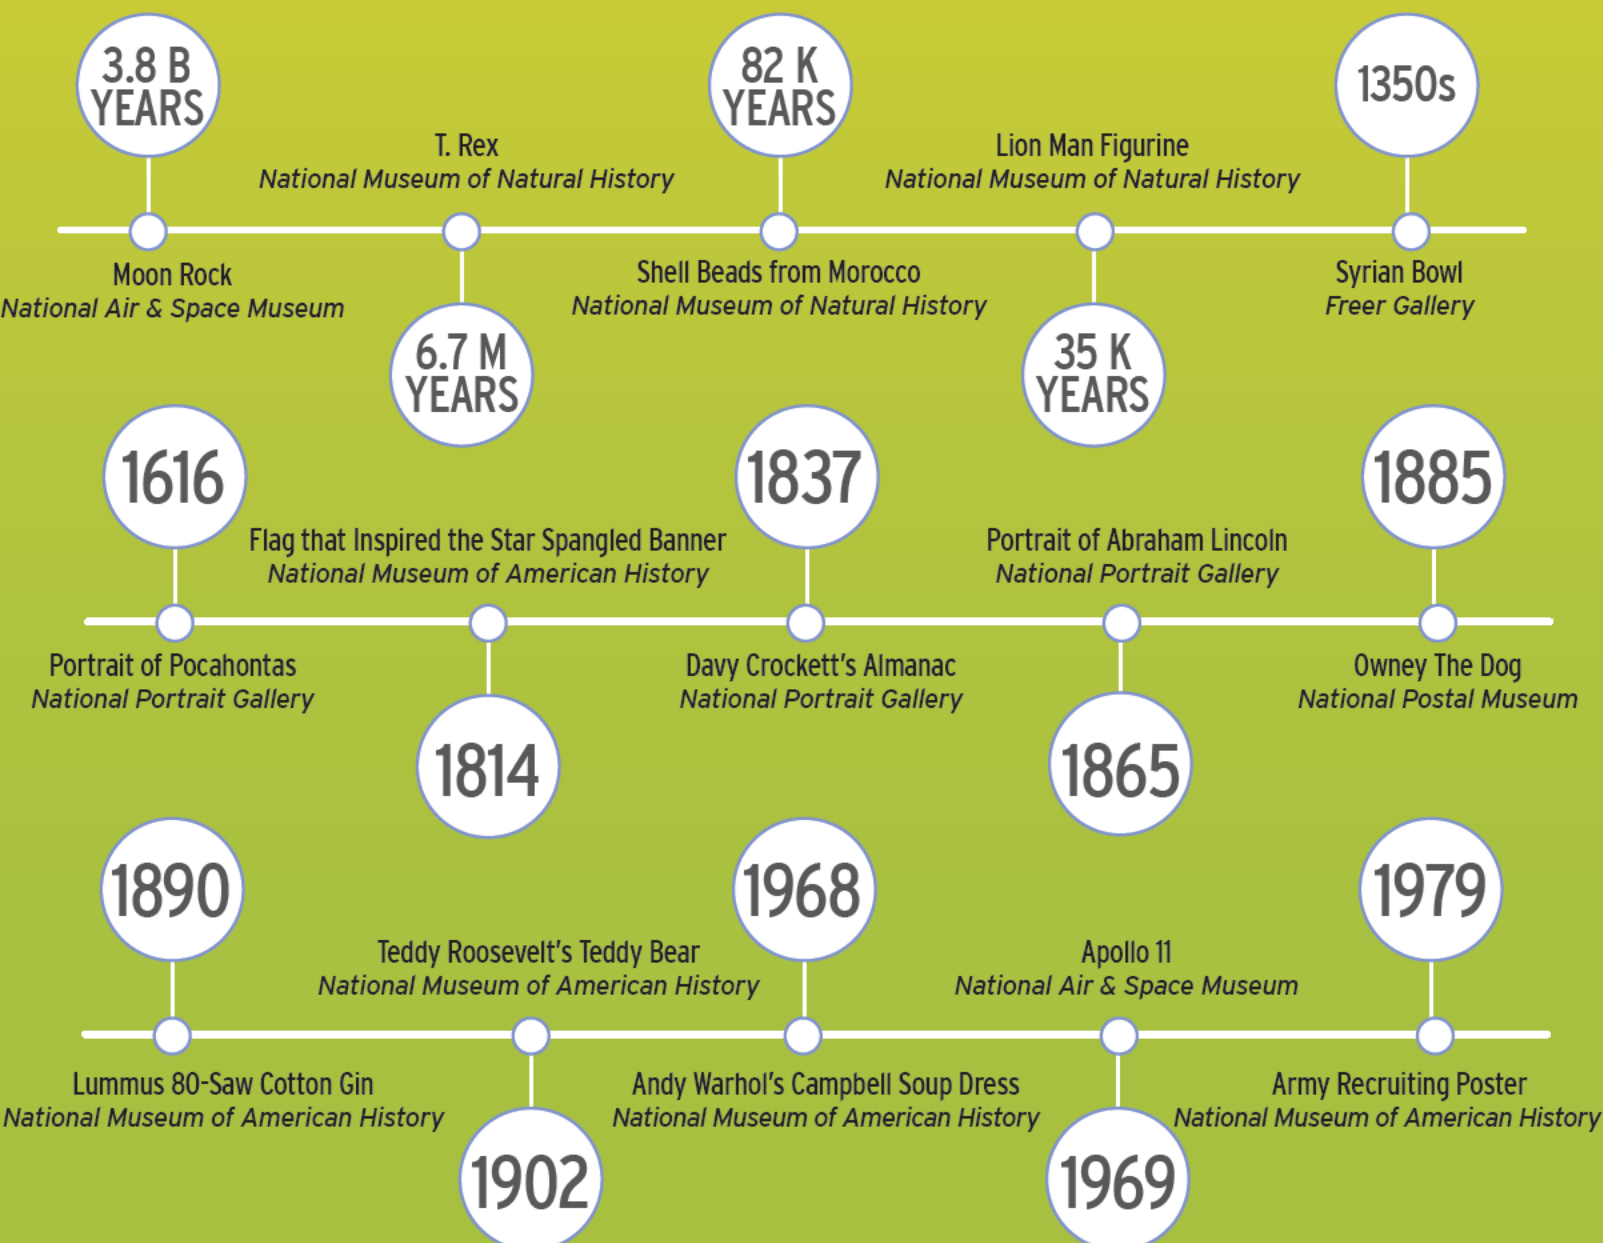

1829: English chemist and mineralogist James Smithson leaves his estate to the U.S.

1846: Smithsonian Institution established

1855: The Smithsonian is opened

MOST VISITED ITEMS

HOPE DIAMOND

National Museum of Natural History

RUBY SLIPPERS

National Museum of American History

ORIGINAL WRIGHT FLYER

National Air & Space Museum

28 MILLION
Visitors in 2014

MOST VISITED MUSEUMS

National Air & Space Museum
(6.7 M)

National Museum of Natural History
(7.3 M)

SOCIAL MEDIA FOLLOWING

WEIRDEST ITEM

World's Longest Beard
18.5 FT LONG

National Museum of Natural History

ARTIFACT TIMELINE

LEARN MORE ABOUT THE SMITHSONIAN INSTITUTION
blog.brightsparktravel.com/worksheets-8th-grade-d.c.-trip