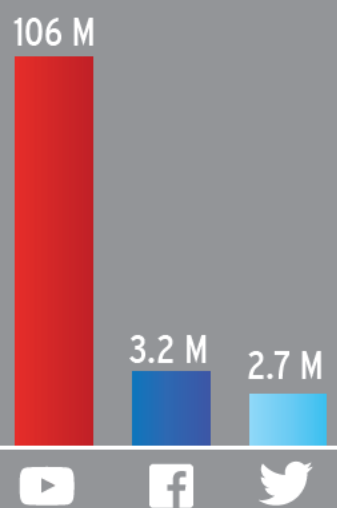

KEY FACTS ABOUT THE Smithsonian Institution

19 MUSEUMS
9 RESEARCH CENTERS
1 ZOO

$106 MILLION
PRIVATE FUNDS RAISED
IN 2015

The Smithsonian Institution was established in 1846 "for the increase and diffusion of knowledge." This group of museums and research centers is administered by the U.S. government.

1829: English chemist and mineralogist James Smithson leaves his estate to the U.S.

1846: Smithsonian Institution established

1855: The Smithsonian is opened

MOST VISITED ITEMS

National Museum of Natural History

National Museum of American History

National Air & Space Museum

28 MILLION
Visitors in 2014

MOST VISITED MUSEUMS

National Air & Space Museum
(6.7 M)

National Museum of Natural History
(7.3 M)

SOCIAL MEDIA FOLLOWING

WEIRDEST ITEM

World's Longest Beard
18.5 FT LONG

National Museum of Natural History